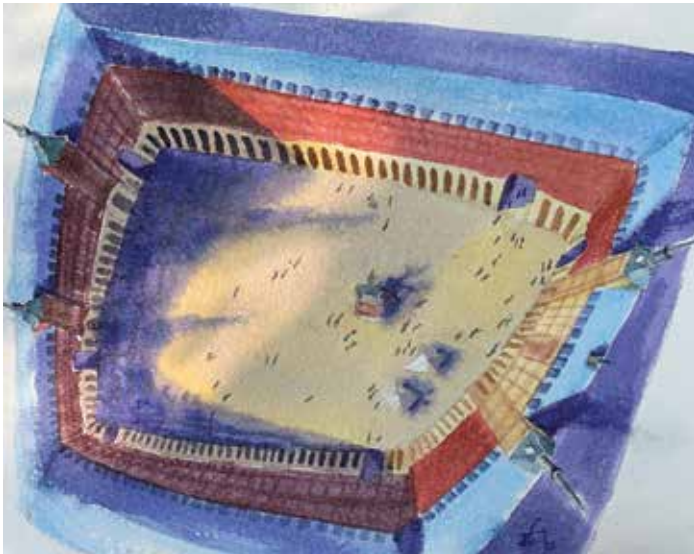

David Gardner
Pittsford, NY
Plaza Mayor in Madrid / $1,000 / 16 x 20 / (W)