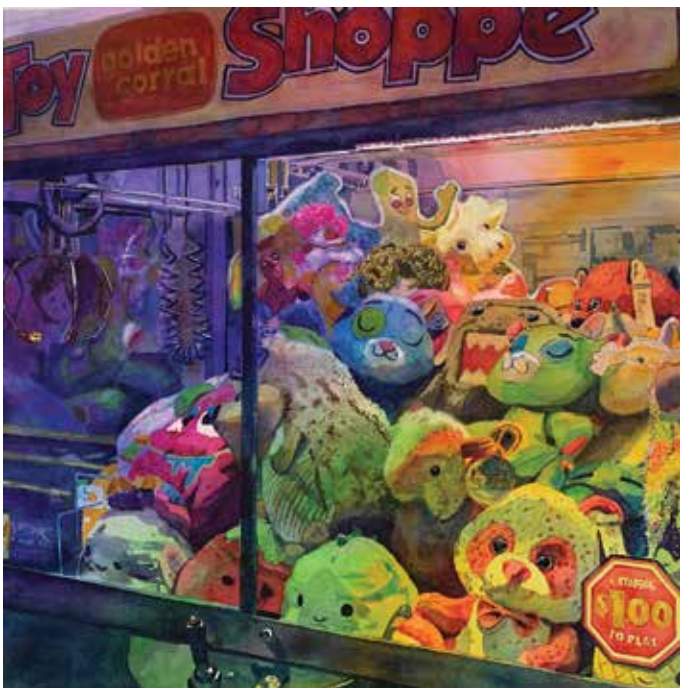

Matthew Fenton, BWS
Columbia, MD
Gritty City / \$1,725 / 22 x 30 / (W)

Constance Fisher, BWS, VWS
Berryville, VA
Blue Fusion / \$600 / 15 x 11 / (W & A)

Gloria Tseng Fischer, BWS
Takoma Park, MD
Coffee in Zimbabwe / \$1,200 / 12 x 16 / (W)