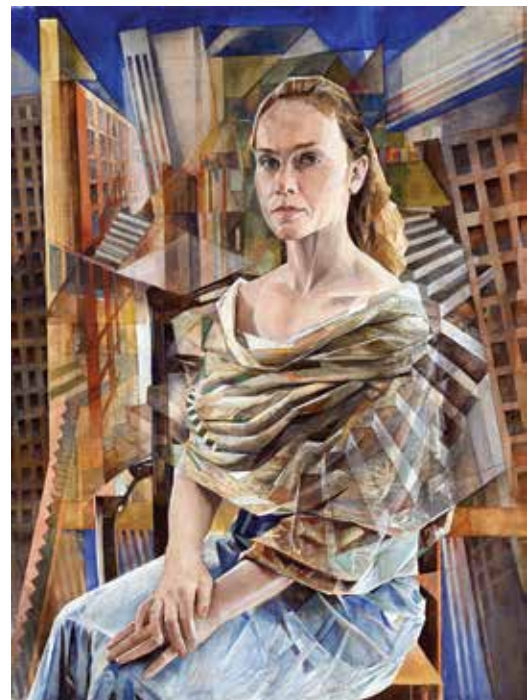

🏆 BWS Merit Award
Chris Duke, BWS, VWS
Winchester, VA
Feininger Soul / $10,000 / 29 x 22 / (W)