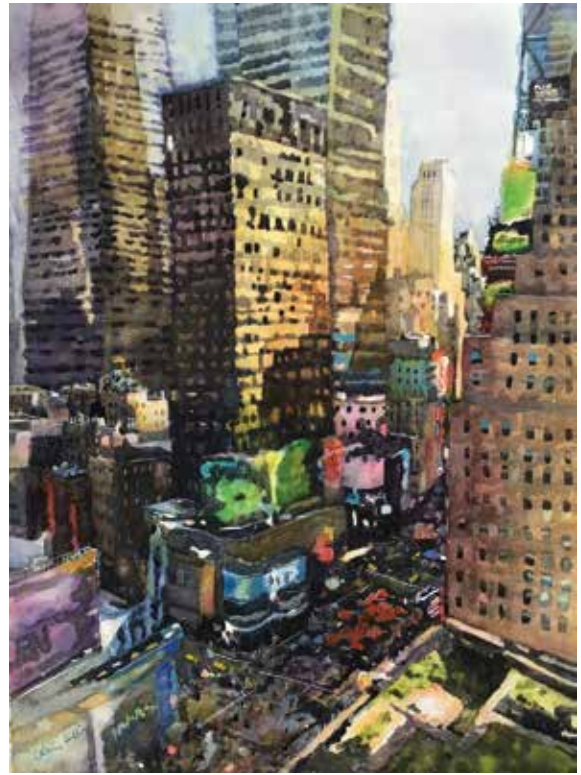

Catherine Hillis, BWS-WME, VWS, SW,
SDWS, LPAPA, PWS
Locust Grove, VA
Top O' The Town / $1,800 / 29 x 21 / (W)